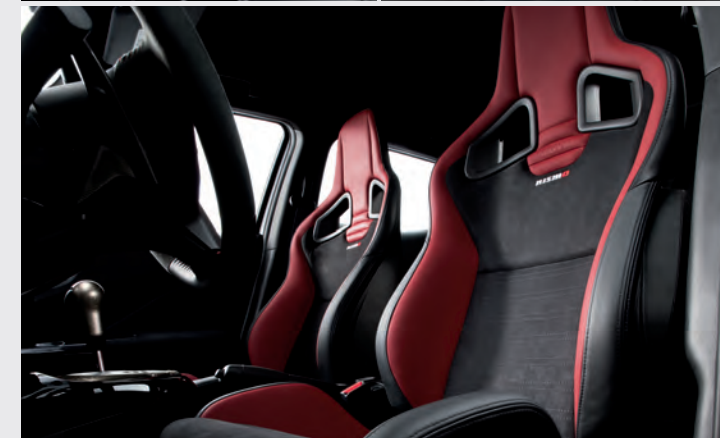

NISMO RS INCLUDES NISMO EQUIPMENT PLUS:

- NISMO-tuned 1.6-liter Direct Injection Gasoline (DIG) turbo 4-cylinder engine
- NISMO-tuned close-ratio 6-speed manual transmission with triple-cone synchros in 1st and 2nd gears (FWD 6MT models) or NISMO-tuned Xtronic CVT® with Sport mode featuring eight programmed 'gears' and paddle shifters (AWD CVT models)
- NISMO-tuned front helical limited-slip differential (FWD 6MT models)
- NISMO-tuned torque vectoring All-Wheel Drive (AWD CVT models)
- Larger vented front disc brakes, vented rear disc brakes, upgraded brake pads, and red brake calipers
- Additional NISMO-tuned suspension
- Additional body structure improvements
- NISMO-tuned exhaust system
- NISMO RS exterior badging
- Recaro® sport bucket front seats with embossed logo and integrated head restraints
- Carbon Fiber Look interior trim
- Synthetic suede stitched instrument panel hood