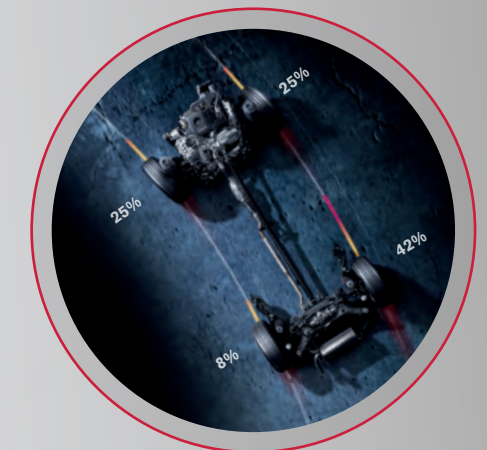

Store your information

Customize your performance

Control interior comfort

SPORT ALL-WHEEL DRIVE

Instead of traditional All-Wheel Drive (AWD) systems that only distribute power from front to back, the torque vectoring AWD that's available on JUKE® adjusts power side-to-side to the rear wheels. When cornering, this means the outside rear wheel gets more power, helping you rotate into the curve and accelerate out.