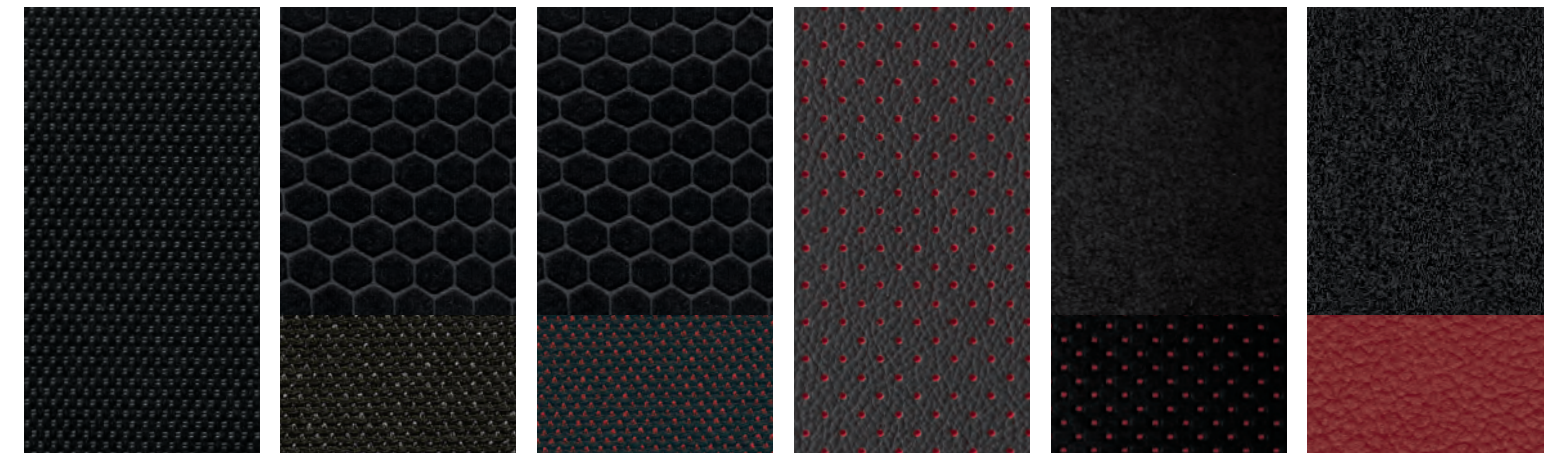

Nissan JUKE® SL shown in Black/Red Leather with Red Trim.

Black Cloth with Silver Trim

Premium Black Cloth with Silver Trim

Premium Black/Red Cloth with Red Trim

Black/Red Leather with Silver or Red Trim

NISMO Black/Red Cloth with Smoked Gray Trim

Recaro® Black/Red Leather/Synthetic Suede with Smoked Gray Trim

Recaro® is a registered trademark of Recaro North America Inc.