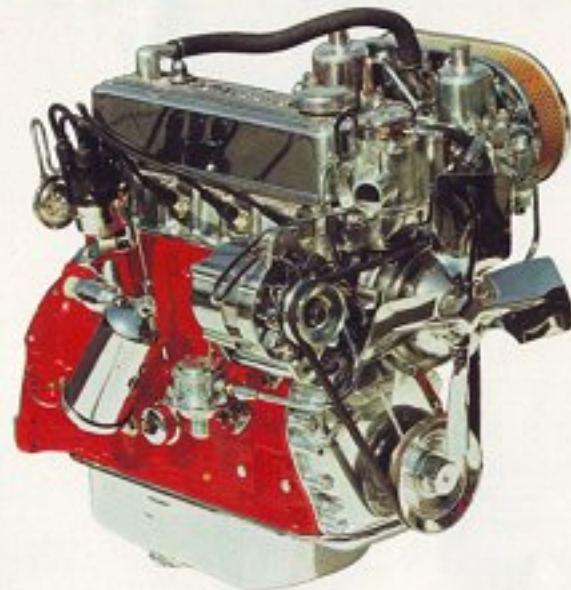

Datsun Sport Wagon

**New! most powerful
economy import!**

New Datsun Sport Wagon!

New 96 h.p. Dual Carb Engine!

Take charge of 96 wild horses! This race-proven engine makes the Datsun Sport Wagon most powerful economy import!

4-speed all synchro shift

Foam cushion bucket seats - seat belts

67 cubic feet load space

Deluxe Instrumentation

Chrome wheel discs: 4 ply whitewall tires

Glove compt. and package shelf

New Sport Wagon—Most powerful economy import!