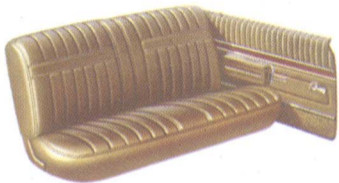

Ventura Custom Interior

(EXTRA-COST OPTION)

Catalina Hardtop Coupe (5237)

Catalina 4-Door Hardtop (5239)

Expanded Morrokide

Interior	Recommended Exterior Colors
550 BLUE	A, C, D, E, P
552 GOLD	A, B, C, G, H, M, Q, S, Y
556 GREEN	A, B, C, G, H, M, Q, S
557 PARCHMENT	A, B, C, D, E, G, H, K, M N, P, Q, R, S, Y
558 BLACK	A, B, C, D, E, G, H, K, M N, P, Q, R, S, Y

(EXTRA-COST OPTION)

Catalina 4-Door Sedan (5269)

Catalina 4-Door Hardtop (5239)