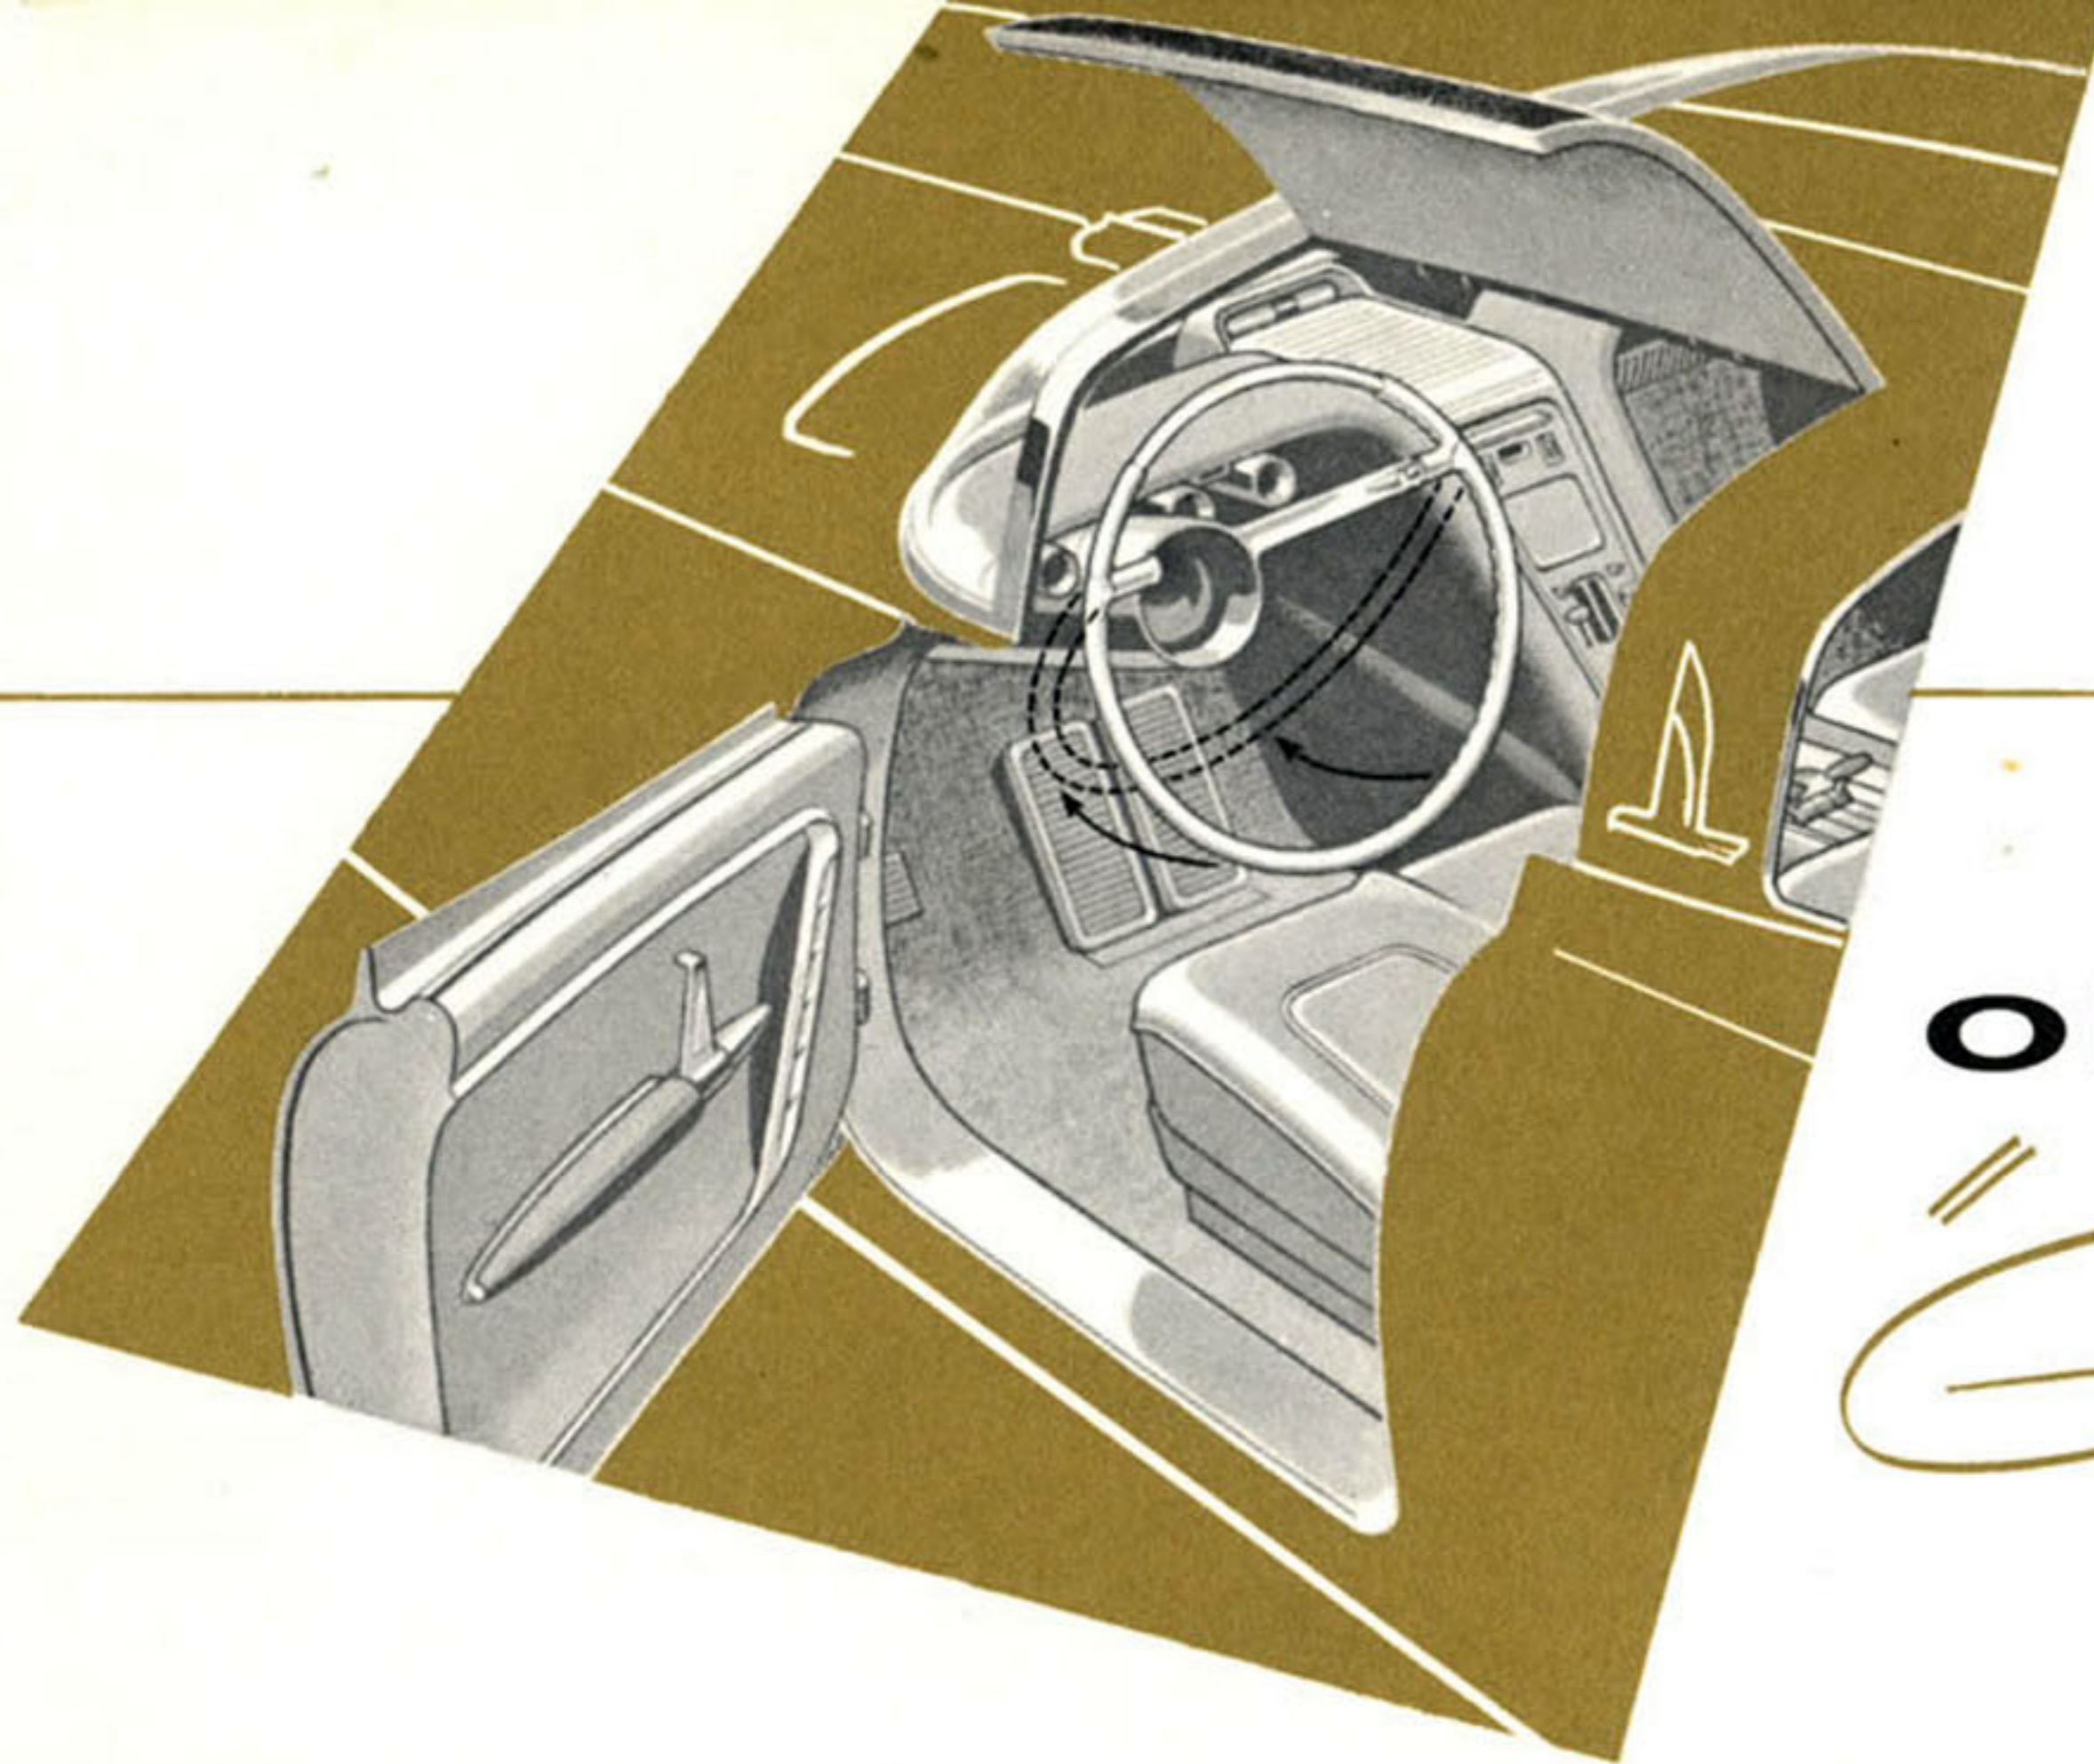

Golden Rocket

**A GLITTERING NEW
EXPERIMENTAL CAR
BY OLDSMOBILE!**

Projecting the Rocket concept far into the future . . . Oldsmobile's experimental "Golden Rocket"! Ultra-low, dramatically powerful — with breath-taking new ideas throughout! Here's supersonic sleekness to excite the most spirited imagination! "Golden Rocket"—the experimental car that brings designers' dreams thrillingly true today!

OLDSMOBILE'S

Golden Rocket

SPECIFICATIONS

The roof opens *up* as the door opens *out*! Just swing open either door and automatically a hatch-like roof section springs up! The seat raises and swivels, too, and you can fold the steering wheel forward for easy entry or exit!

Horsepower.....275

Compression Ratio..9.50 to 1

Width.....75.4"

Height.....49.5"

Length.....201.1"

Wheelbase.....105"

Front Tread.....59"

Rear Tread.....56"