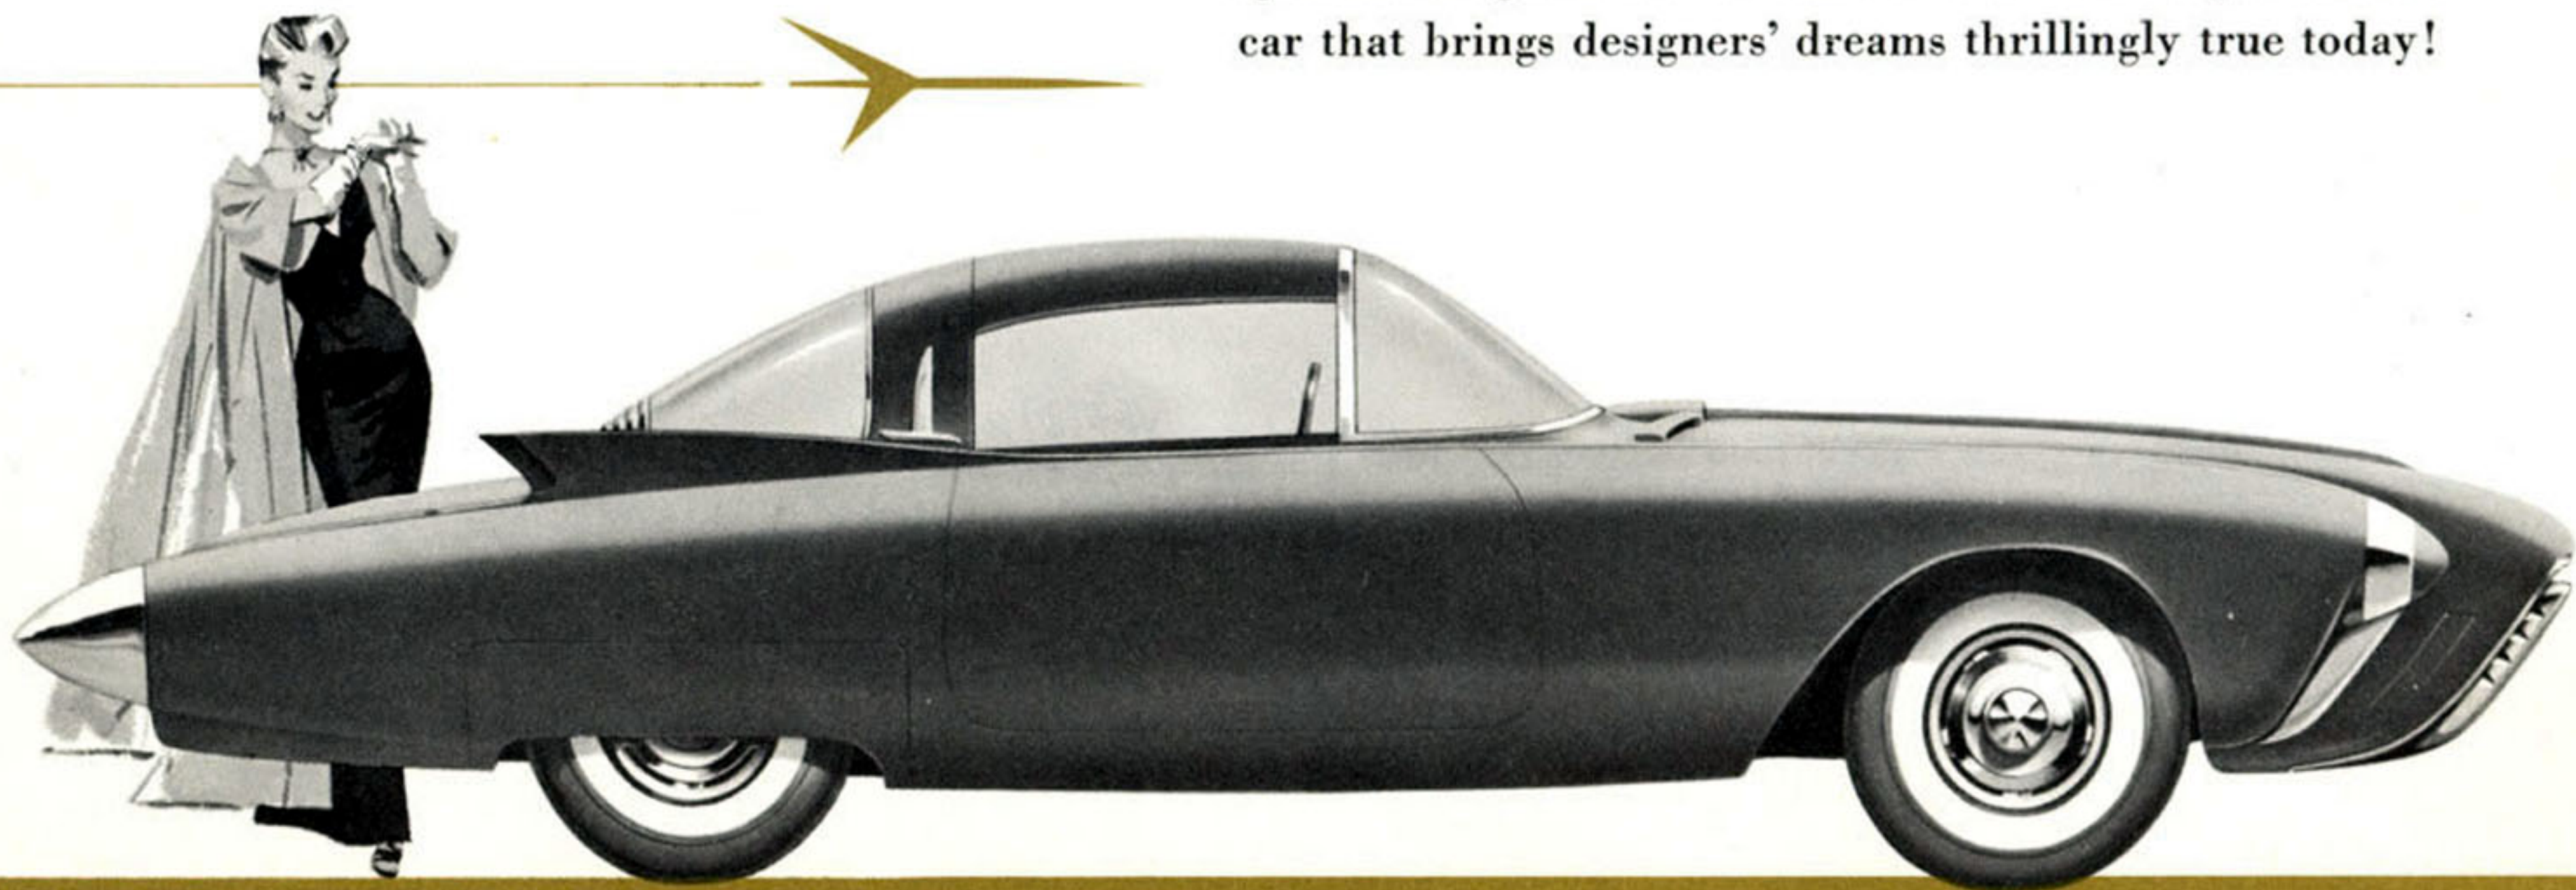

Golden Rocket

**A GLITTERING NEW
EXPERIMENTAL CAR
BY OLDSMOBILE!**

Projecting the Rocket concept far into the future . . . Oldsmobile's experimental "Golden Rocket"! Ultra-low, dramatically powerful — with breath-taking new ideas throughout! Here's supersonic sleekness to excite the most spirited imagination! "Golden Rocket"—the experimental car that brings designers' dreams thrillingly true today!

OLDSMOBILE'S

Golden Rocket

SPECIFICATIONS

The roof opens *up* as the door opens *out*! Just swing open either door and automatically a hatch-like roof section springs up! The seat raises and swivels, too, and you can fold the steering wheel forward for easy entry or exit!

Horsepower.....275

Compression Ratio..9.50 to 1

Width.....75.4"

Height.....49.5"

Length.....201.1"

Wheelbase.....105"

Front Tread.....59"

Rear Tread.....56"